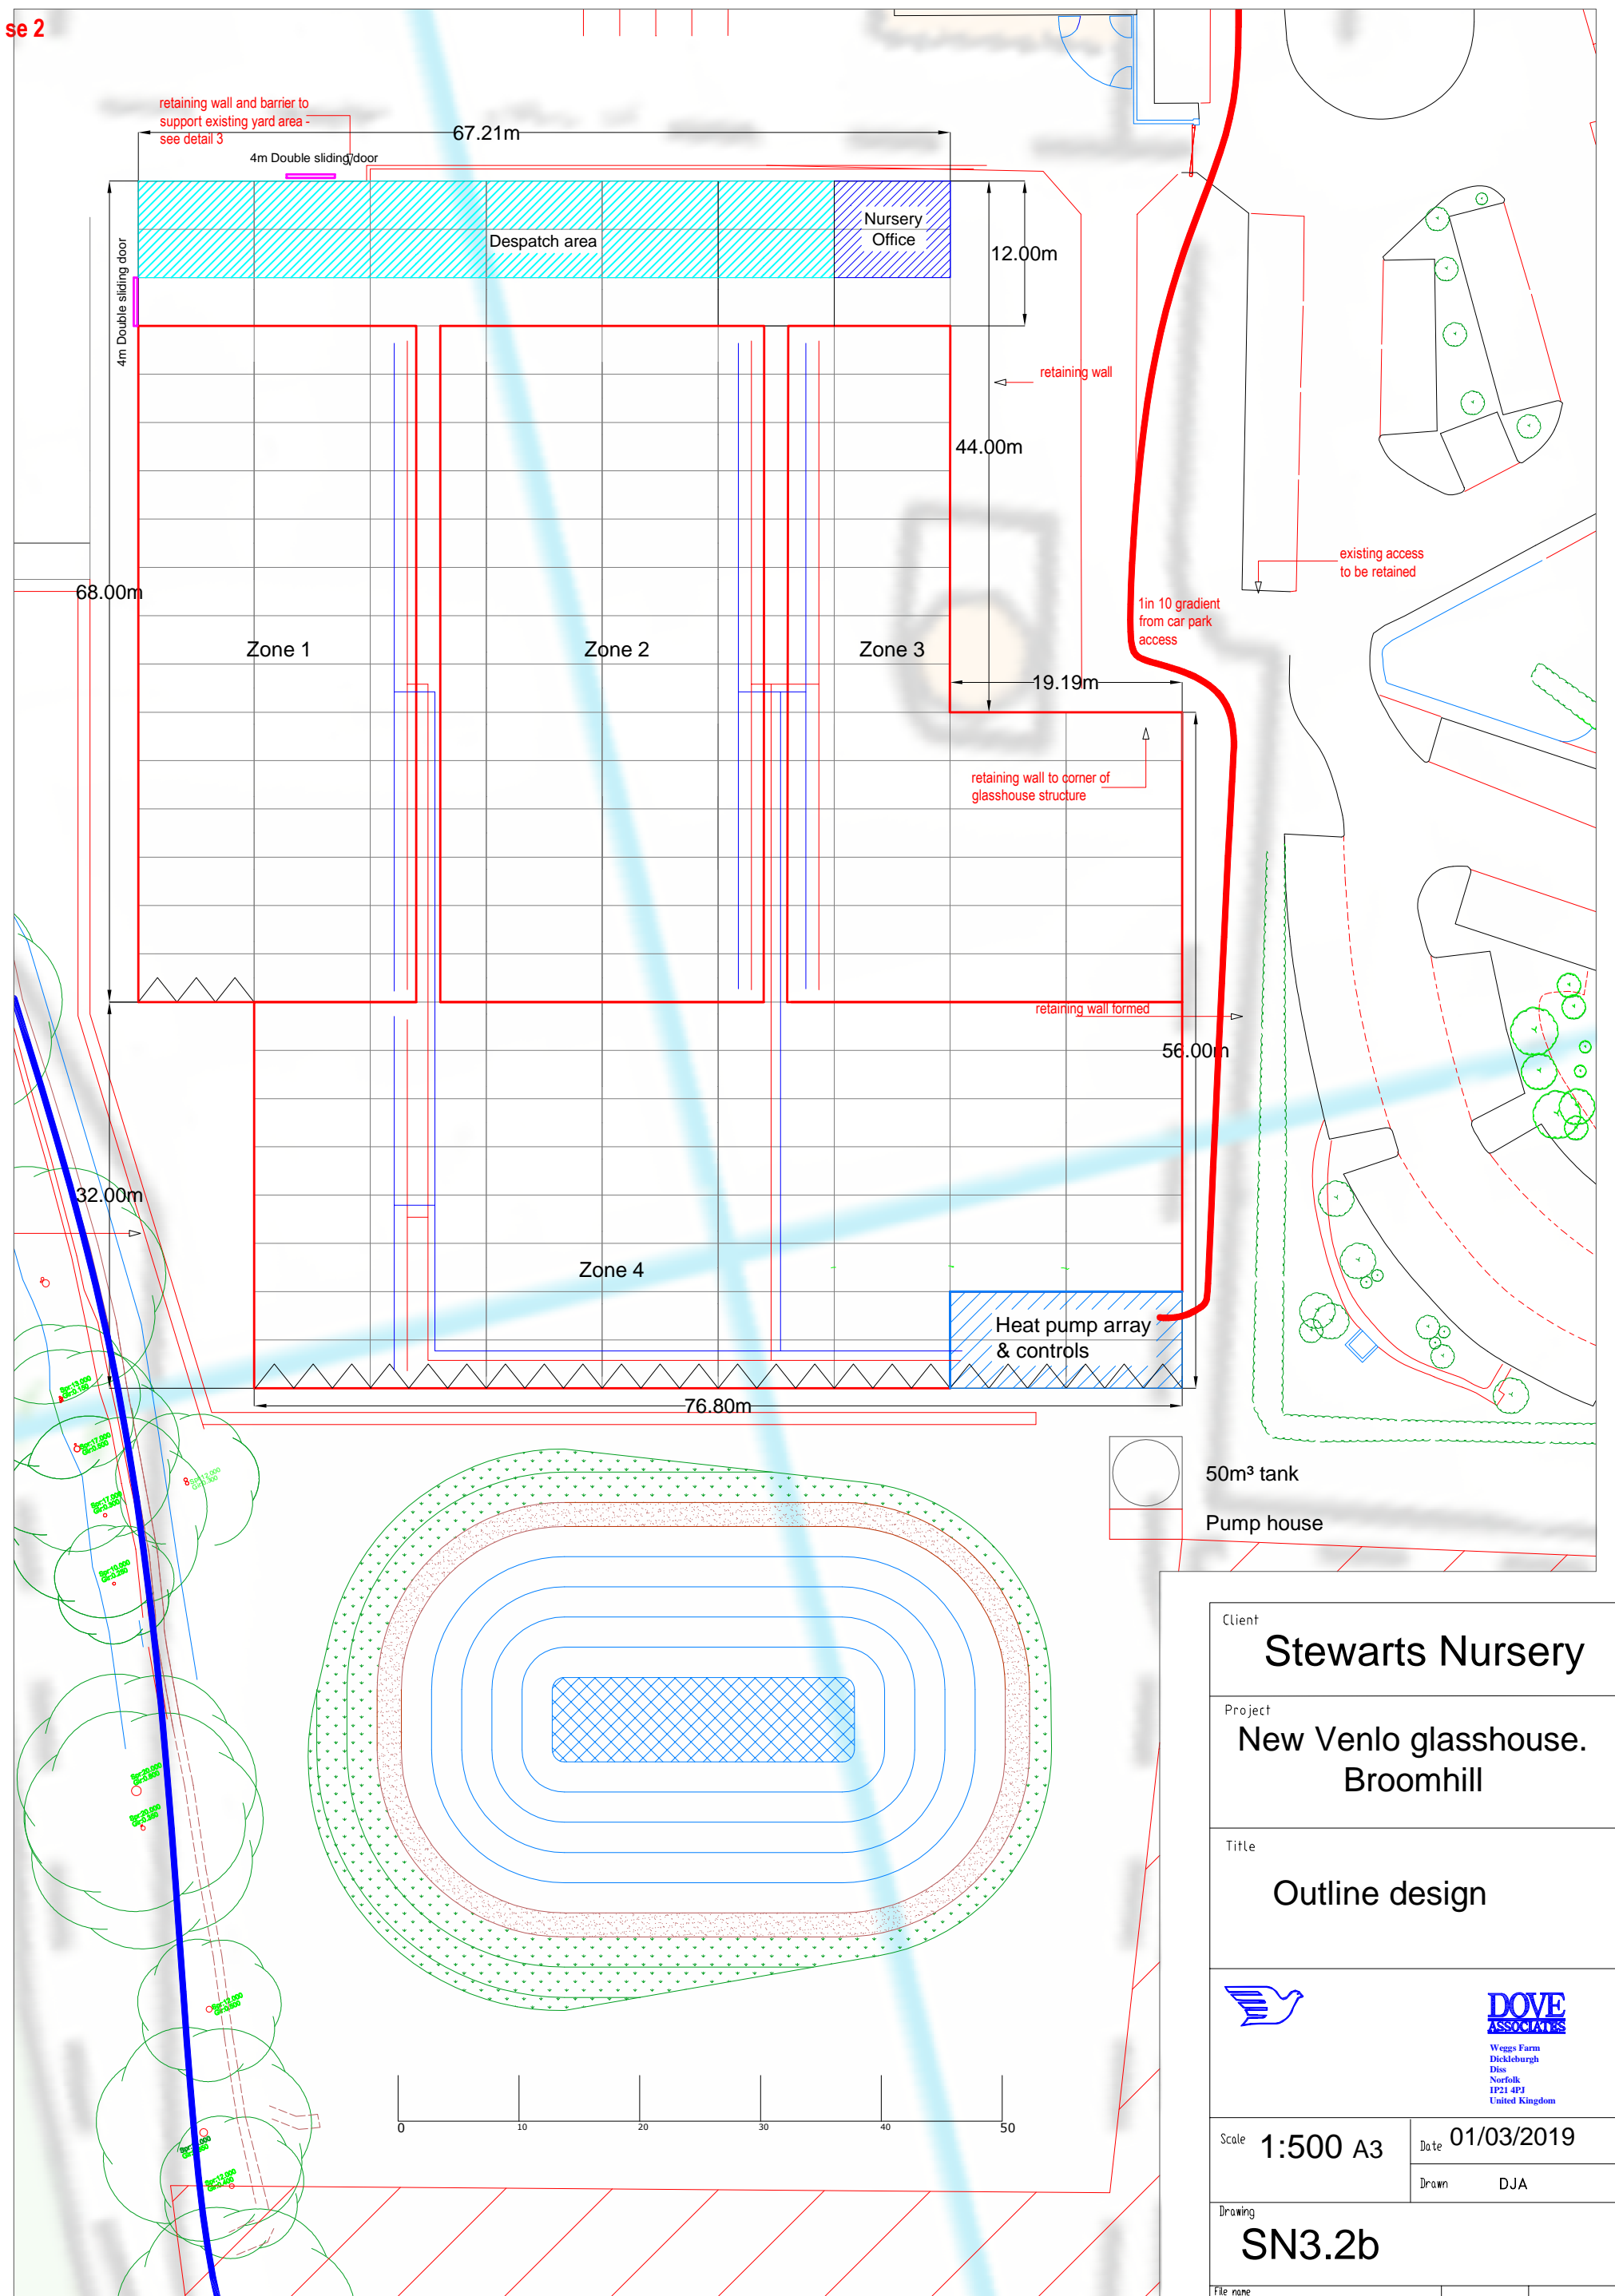

se 2

Client	Stewarts Nursery	
Project	New Venlo glasshouse. Broomhill	
Title	Outline design	
 		
<small>Weggs Farm Dickleburgh Diss Norfolk IP21 4PJ United Kingdom</small>		
Scale	1:500 A3	Date 01/03/2019
		Drawn DJA
Drawing	SN3.2b	
File name		